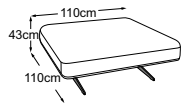

1-element
Item number: D153118