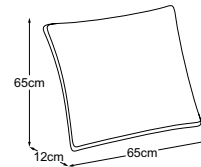

Cushion legere
Item number: D153955