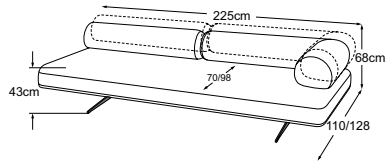

3-element
Item number: D153318

3-element incl. 2 MBA
Item number: D153317

**3-element armrest left
incl. 2 MBA**
Item number: D153306

VALENA

Type plan

MBA = manual back adjustment

Decorative cushions are available in a wealth of designs and upholstery options.
Find out more at www.designwerk.li