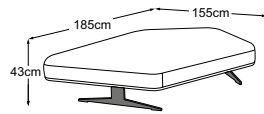

Trapeze corner
Item number: D153519