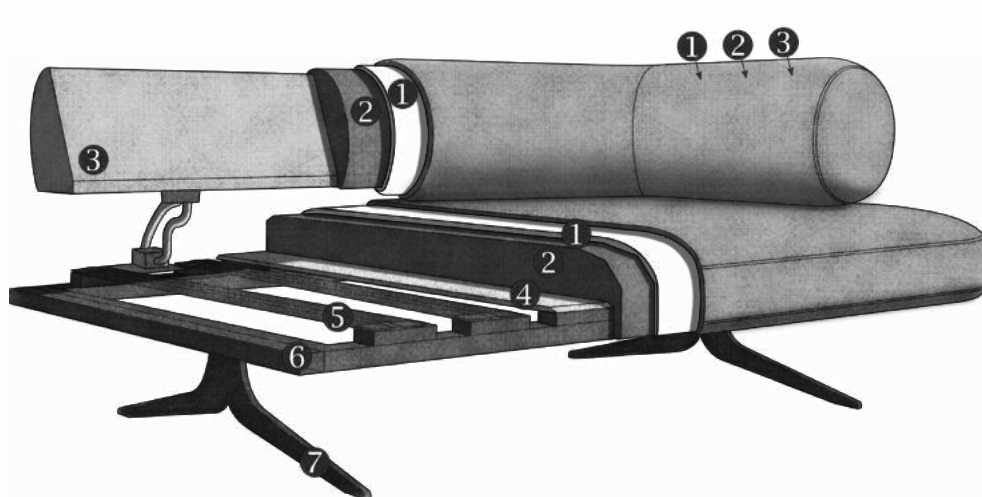

Units with loose and fixed backs

Practical back adjustment

Clean lines and a minimalist design

– Unlimited freedom combined with clear structure: the Valena range features a stylish mix of units with loose and fixed backs. Valena thus forms a flexible platform for modern living: whilst the elements with loose backs can easily be used as daybeds, reflecting the current trend towards multifunctional living, the elements with fixed backs impress with their practical seat depth adjustment, which allows for a seamless transition between upright sitting and relaxed lounging. –

VALENA

Technical data

- 01** Upholstery structure back and seat: siliconised upholstery wadding 300g
- 02** Upholstery structure back and seat: premium comfort foam (density 35 kg/m³)
- 03** Frame: plywood and cardboard construction
- 04** Upholstery structure seat: felt cover
- 05** Seat suspension: fibreglass suspension
- 06** Frame: metal frame
- 07** Foot: metal design base | matt black | height: 21 cm