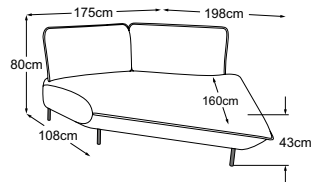

Trapeze REC armrest right
Item number: D151122