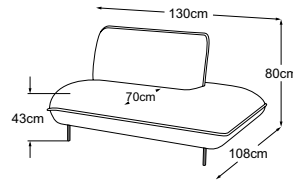

SOLARA

Technical data

- 01** Upholstery structure headrest, back, seat and armrest: siliconised upholstery wadding 300g
- 02** Upholstery structure headrest: chamber cushion with a filling of silicone fibres
- 03** Upholstery structure headrest, back, seat and armrest: highly elastic cold foam (density 25 kg/m³)
- 04** Upholstery structure seat: highly elastic cold foam (density 35 kg/m³)
- 05** Back suspension: flexible upholstery straps
- 06** Seat suspension: permanently elastic Nosag steel wave springs with felt cover
- 07** Frame: beech and plywood construction
- 08** Foot: metal design base | matt black | height: 15 cm

SOLARA

Type plan

Decorative cushions are available in a wealth of designs and upholstery options.
Find out more at www.designwerk.li

Element 90 without armrest
Item number: D151090

2HT left
Item number: D151520