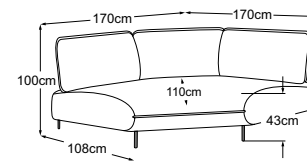

Trapeze corner
Item number: D151519