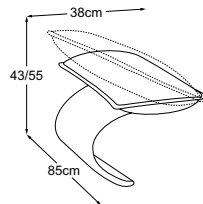

SOLARA

Technical data

- 01** Upholstery structure headrest, back, seat and armrest: siliconised upholstery wadding 300g
- 02** Upholstery structure headrest: chamber cushion with a filling of silicone fibres
- 03** Upholstery structure headrest, back, seat and armrest: highly elastic cold foam (density 25 kg/m³)
- 04** Upholstery structure seat: highly elastic cold foam (density 35 kg/m³)
- 05** Back suspension: flexible upholstery straps
- 06** Seat suspension: permanently elastic Nosag steel wave springs with felt cover
- 07** Frame: beech and plywood construction
- 08** Foot: metal design base | matt black | height: 15 cm

SOLARA

Type plan

Decorative cushions are available in a wealth of designs and upholstery options.
Find out more at www.designwerk.li

Element 90 without armrest
Item number: D151090

2HT left
Item number: D151520

2HT right
Item number: D151521

Trapeze corner
Item number: D151519

Trapeze REC armrest left
Item number: D151121

Trapeze REC armrest right
Item number: D151122

Armrest
Item number: D151981

Headrest
Item number: D151797