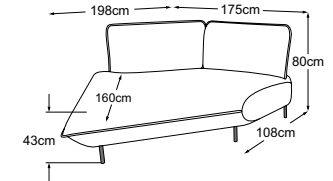

Trapeze REC armrest left
Item number: D151121