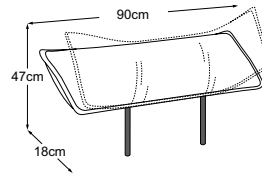

SOLARA

Technical data

- 01** Upholstery structure headrest, back, seat and armrest: siliconised upholstery wadding 300g
- 02** Upholstery structure headrest: chamber cushion with a filling of silicone fibres
- 03** Upholstery structure headrest, back, seat and armrest: highly elastic cold foam (density 25 kg/m³)
- 04** Upholstery structure seat: highly elastic cold foam (density 35 kg/m³)
- 05** Back suspension: flexible upholstery straps
- 06** Seat suspension: permanently elastic Nosag steel wave springs with felt cover
- 07** Frame: beech and plywood construction
- 08** Foot: metal design base | matt black | height: 15 cm

SOLARA

Type plan

Decorative cushions are available in a wealth of designs and upholstery options.
Find out more at www.designwerk.li

Element 90 without armrest
Item number: D151090

2HT left
Item number: D151520

2HT right
Item number: D151521

Trapeze corner
Item number: D151519

Trapeze REC armrest left
Item number: D151121

Trapeze REC armrest right
Item number: D151122

Armrest
Item number: D151981

Headrest
Item number: D151797