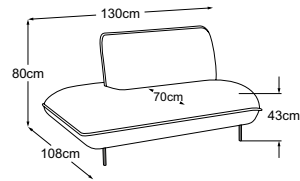

SOLARA

Technical data

- 01** Upholstery structure headrest, back, seat and armrest: siliconised upholstery wadding 300g
- 02** Upholstery structure headrest: chamber cushion with a filling of silicone fibres
- 03** Upholstery structure headrest, back, seat and armrest: highly elastic cold foam (density 25 kg/m³)
- 04** Upholstery structure seat: highly elastic cold foam (density 35 kg/m³)
- 05** Back suspension: flexible upholstery straps
- 06** Seat suspension: permanently elastic Nosag steel wave springs with felt cover
- 07** Frame: beech and plywood construction
- 08** Foot: metal design base | matt black | height: 15 cm

SOLARA

Type plan

Decorative cushions are available in a wealth of designs and upholstery options.
Find out more at www.designwerk.li

Element 90 without armrest
Item number: D151090

2HT left
Item number: D151520