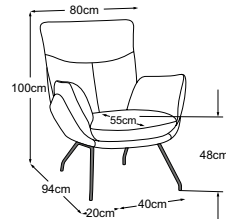

**Prima armchair
(with 4-foot-frame)**
Item number: D133100