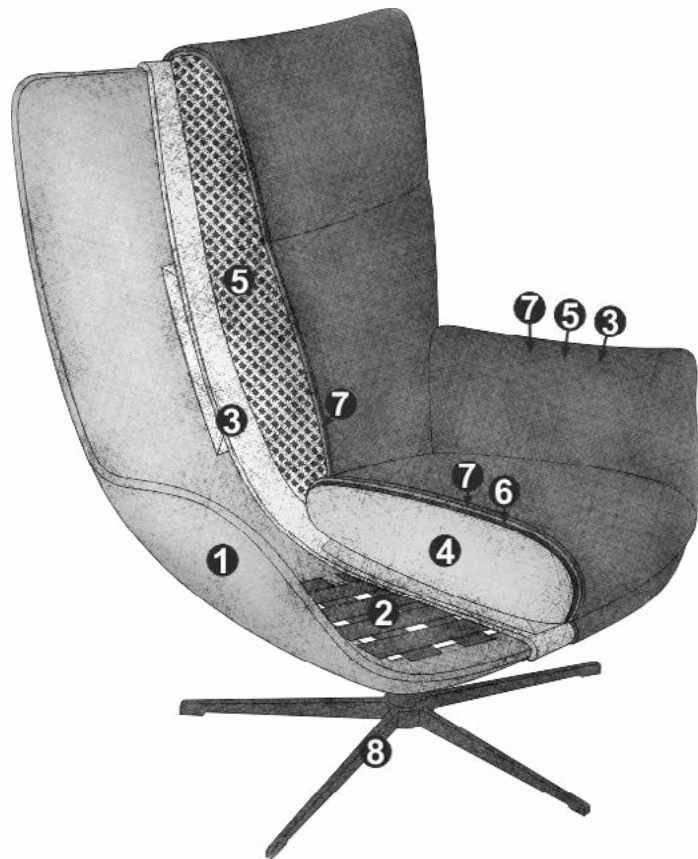

Padded armrests

Well-designed upholstery construction

6 different foot types

– Stylish design meets the highest quality workmanship: while the discreetly raised armrests set elegant accents, the high-quality upholstery ensures first-class seating comfort. With its clear lines and timeless aesthetics, Prima blends harmoniously into any ambience. –

PRIMA

Technical data

01 Frame: plywood construction

02 Seat suspension: flexible upholstery straps

03 Upholstery structure back, seat and armrest: premium comfort foam (density 30 kg/m³)

04 Upholstery structure seat: highly elastic cold foam (density 35 kg/m³)

05 Upholstery structure back and armrest: chamber cushion with a filling of viscose foam flakes (70%) and silicone fibres (30%)

06 Upholstery structure seat: upholstery wadding 300g

07 Upholstery structure back, seat and armrest: upholstery wadding 130g

08 Foot: design base made of metal or aluminium

Good to know:

- available in fabric and leather (single colour)
- maximum weight capacity: approx. 110 kg
- FSC® certified (FSC®-C112933)
- optional accessories: kidney cushions, throw cushions