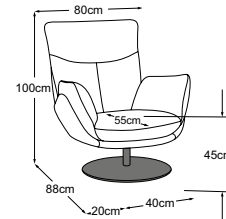

**Prima armchair
(with plate foot)**
Item number: D133100

Foot available in:

Star foot

Cross foot

4-foot-frame

Plate foot

ATTENTION:

The stool is only available with a star foot, cross foot or 4-foot-frame.

Please specify foot variant on order.