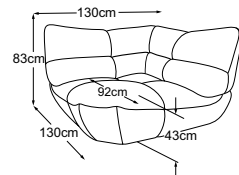

PASSION

Type plan

MBA = manual back adjustment

Decorative cushions are available in a wealth of designs and upholstery options.

Find out more at www.designwerk.li

Armchair incl. 1 MBA
Item number: D140100B

Armchair incl. 1 MBA (rotatable)
Item number: D140105B

2-sofa incl. 1 MBA
Item number: D140200B

3-sofa incl. 2 MBA
Item number: D140300B

REC incl. 1 MBA
Item number: D140121B

REC wide incl. 1 MBA
Item number: D140123B

Trapeze corner
Item number: D140519B

Stool
Item number: D140800B

2-sofa + REC incl. 2 MBA
Item number: D140570B

PASSION

Connection logic

The following elements can be connected to each other:

		D140121	D140123	D140200	D140300	D140519
REC	D140121	X	X	X	X	X
REC wide	D140123	X	X	X	X	X
2-sofa	D140200	X	X	X	X	X
3-sofa	D140300	X	X	X	X	X
Trapeze corner	D140519	X	X	X	X	X