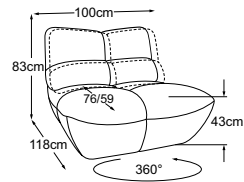

PASSION

Type plan

MBA = manual back adjustment

Decorative cushions are available in a wealth of designs and upholstery options.

Find out more at www.designwerk.li

Armchair incl. 1 MBA
Item number: D140100B