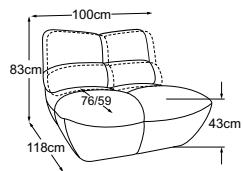

PASSION

Type plan

MBA = manual back adjustment

Decorative cushions are available in a wealth of designs and upholstery options.

Find out more at www.designwerk.li

Armchair incl. 1 MBA
Item number: D140100B