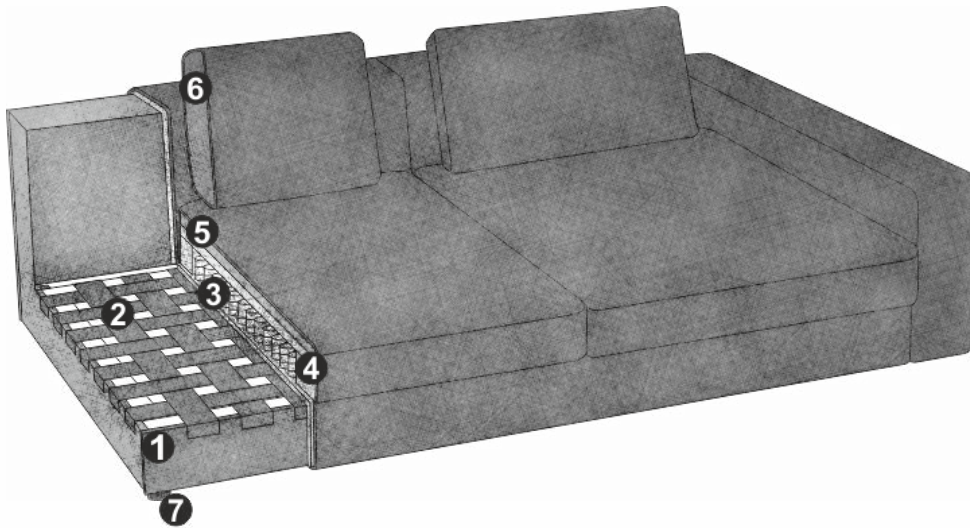

# Details

Lounge character thanks to extra-wide seat

Special seam finishing

Well-designed upholstery construction for maximum comfort

– For taking some time out for yourself: Wide surfaces and tender softness create a cosy feeling of contentment and pure relaxation. Close your eyes, switch off and feel the daily grind gently dissipate. Parma – large, immense, monumental. –

# Technical data

- 01** Frame: Beech wooden construction and medium-density fibreboard
- 02** Seat suspension: flexible upholstery straps
- 03** Seat suspension: bonell spring core
- 04** Upholstery structure seat: highly elastic cold foam (density 35 kg/m<sup>3</sup>)
- 05** Upholstery structure seat: chamber cushion with a filling of viscose foam flakes (70%) and silicone fibres (30%)
- 06** Upholstery structure cushion: chamber cushion with a filling of viscose foam flakes
- 07** Foot: plastic base