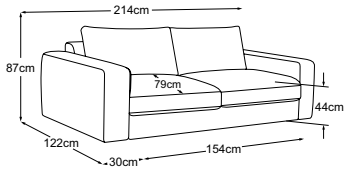

Bigsofa
Item number: D079430B