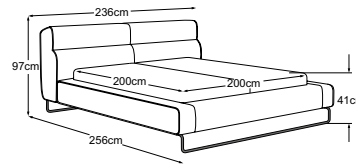

**Pantheon upholstered bed
200x200**

Item number: B801200