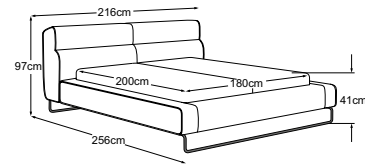

**Pantheon upholstered bed
180x200**

Item number: B801180