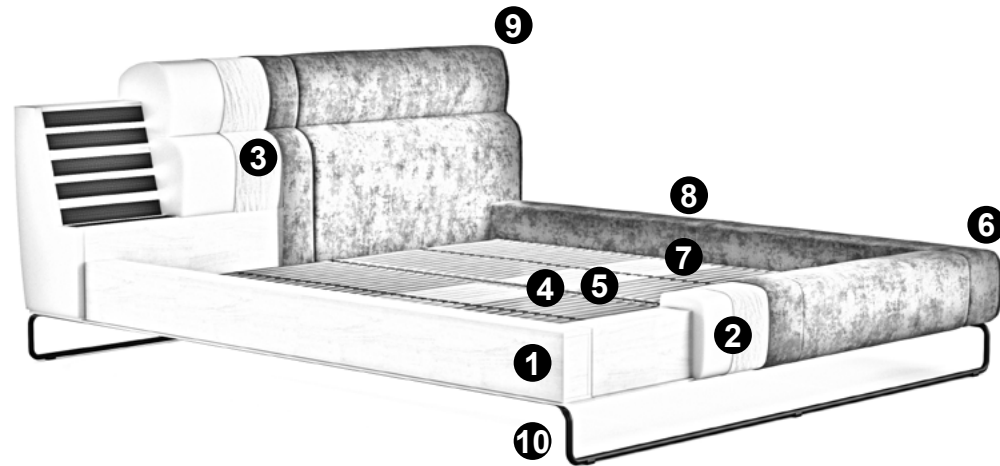

designwerk

FIRST CLASS LIVING

designwerk

Pantheon

Model: Pantheon upholstered bed
Cover: fabric Shine W022 Rusino

Ávaro Siza | In/Disipline
ANTONIO BARRIO
Piero Menzies | What you see is not what you get
Belgian Modern

PANTHEON

Details

Clear, linear
design language

Padded headboard

Slightly floating
look thanks to
delicate metal base

– Sleep like the gods: with a sophisticated upholstery structure, high-quality materials and clear shapes, Pantheon ensures a stylish atmosphere and restful nights. In addition, the graceful black matt base gives the model a light floating look that rounds off the elegant design. –

PANTHEON

Technical data

- 01** Frame: Solid beech wood and plywood construction
- 02** Upholstery structure of bed frame: Soft foam padding (density 25 kg/m³) with 400g padding
- 03** Upholstery structure of headboard: Spring base with flexible upholstery straps. Soft foam padding (density 25 kg/m³) with 400g padding.
- 04** Slatted frame: Wooden slatted frame with 28 multi-glued spring wood slats made of hardwood and a centre belt for additional stability. Individually adjustable lying height thanks to a suspension fitting with 4 locking positions.
- 05** Mattress: 7-zone pocket spring mattress with foam cover on both sides (500 springs for size 100/200), high-quality cover, removable and washable at 30 degrees, with integrated climate strip for optimal ventilation. Various degrees of firmness available.
- 06** Bed side height: 41 cm
- 07** Insertion depth: 9 - 16.5 cm
- 08** Lying height: with a 20 cm mattress 44.5 - 52 cm
- 09** Headboard height: 96.5 cm
- 10** Foot: black metal base | 16 cm