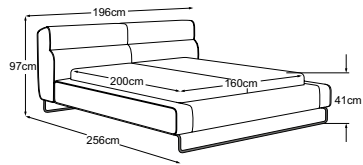

**Pantheon upholstered bed
160x200**

Item number: B801160