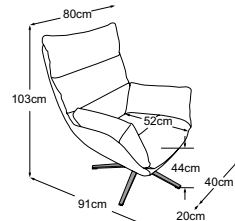

Julia armchair
(with cross foot)
Item number: D067100