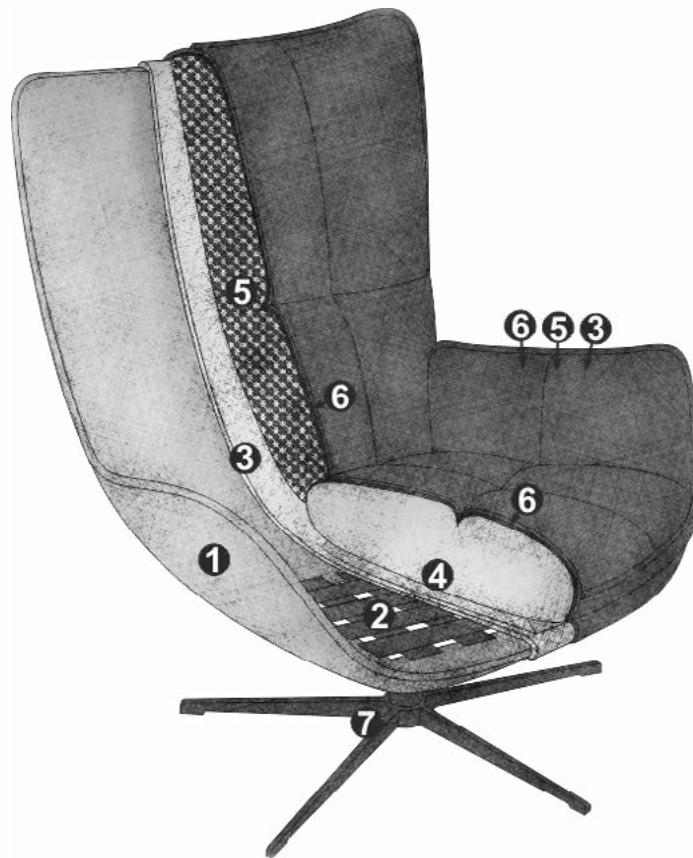

# Details

Decorative seam

Well-designed upholstery construction

6 different foot types

– With or without a stool – Jules always cuts a fine figure. With unmistakable comfort, a charming mix of materials and decorative reverse stitching, Jules easily catches attention. –

# Technical data

**01** Frame: plywood construction

**02** Seat suspension: flexible upholstery straps

**03** Upholstery structure back, seat and armrests: standard comfort foam (density 25 kg/m<sup>3</sup>)

**04** Upholstery structure seat: highly elastic cold foam (density 35 kg/m<sup>3</sup>)

**05** Upholstery structure back and armrest: chamber cushion with a filling of viscose foam flakes (70%) and silicone fibres (30%)