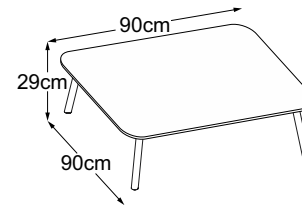

FOUR LEG

Formats

Available leg heights and tabletop sizes

With the Four Leg, you can choose between 2 different leg heights and 4 different tabletop sizes:

Foot	Height	Available tabletop sizes (in cm)
	29 cm	 
	40 cm	 

FOUR LEG

Type plan

Four Leg 29
(Table top: Vetro Bianco)
Item number: DFL2VB1

Four Leg 29
(Table top: Vetro Nero)
Item number: DFL2VN1

Four Leg 29
(Table top: Vetro Marrone)
Item number: DFL2VM1

Four Leg 29 (Table top: Struttura Grigio Chiaro)
Item number: DFL2SC1