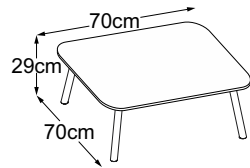

Four Leg 29 (Table top: Struttura Grigio Antracite)
Item number: DFL2SA2