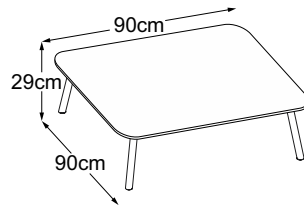

FOUR LEG

Formats

Available leg heights and tabletop sizes

With the Four Leg, you can choose between 2 different leg heights and 4 different tabletop sizes:

Foot	Height	Available tabletop sizes (in cm)
	29 cm	 
	40 cm	 

FOUR LEG

Type plan

Four Leg 29
(Table top: Vetro Bianco)
Item number: DFL2VB1

Four Leg 29
(Table top: Vetro Nero)
Item number: DFL2VN1

Four Leg 29
(Table top: Vetro Marrone)
Item number: DFL2VM1

Four Leg 29 (Table top: Struttura Grigio Chiaro)
Item number: DFL2SC1