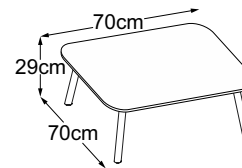

Four Leg 29
(Table top: Vetro Marrone)
Item number: DFL2VM2