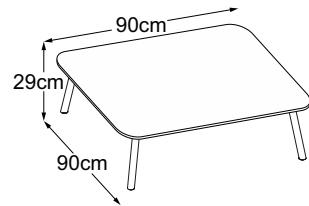

Four Leg 29
(Table top: Vetro Nero)
Item number: DFL2VN1