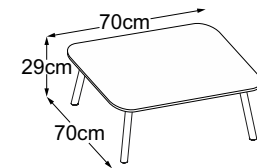

Four Leg 29 (Table top: Struttura Grigio Chiaro)
Item number: DFL2SC2