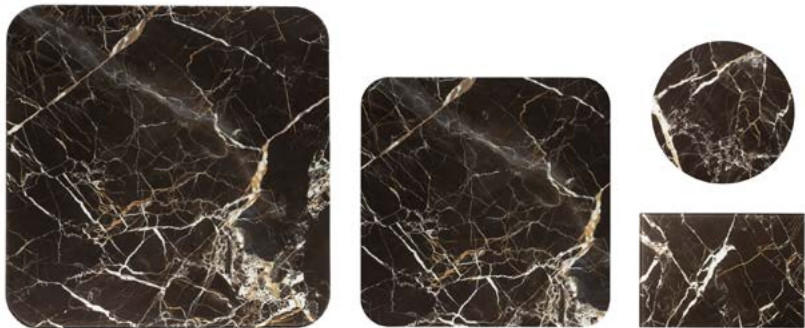

FOUR LEG

Formats

Available leg heights and tabletop sizes

With the Four Leg, you can choose between 2 different leg heights and 4 different tabletop sizes:

Foot	Height	Available tabletop sizes (in cm)
	29 cm	
	40 cm