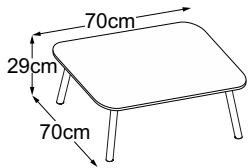

Four Leg 29
(Table top: Struttura Verde)
Item number: DFL2SV2