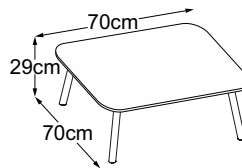

Four Leg 29
(Table top: Vetro Nero)
Item number: DFL2VN2