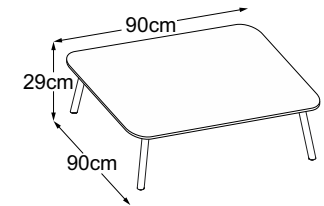

FOUR LEG

Formats

Available leg heights and tabletop sizes

With the Four Leg, you can choose between 2 different leg heights and 4 different tabletop sizes:

Foot	Height	Available tabletop sizes (in cm)
	29 cm	 
	40 cm	 

FOUR LEG

Type plan

Four Leg 29
(Table top: Vetro Bianco)
Item number: DFL2VB1

Four Leg 29
(Table top: Vetro Nero)
Item number: DFL2VN1

Four Leg 29
(Table top: Vetro Marrone)
Item number: DFL2VM1

Four Leg 29 (Table top: Struttura Grigio Chiaro)
Item number: DFL2SC1