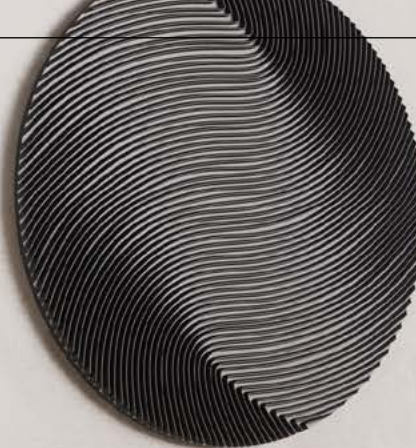

designwerk

Fluffy

Model: Fluffy rocking armchair
Cover: fabric Polar G625 Silver

FLUFFY

Details

French seam as an eye-catcher

Well-designed upholstery construction

Elegant, matt black base

– The Fluffy rocking chair is a classic that has been reinterpreted for the modern home and combines functionality with aesthetics to perfection. While the eye-catching French stitching is a real eye-catcher, the sophisticated upholstery design ensures an extremely comfortable seating experience. –