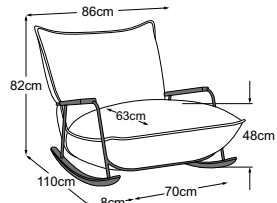

Good to know:

- available in fabric (single colour)
- maximum weight capacity: approx. 110 kg
- FSC® certified (FSC®-C112933)
- optional accessories: kidney cushions, throw cushions

FLUFFY

Type plan

Decorative cushions are available in a wealth of designs and upholstery options.
Find out more at www.designwerk.li