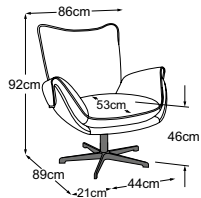

**Eden armchair
(with star foot)**
Item number: D136100