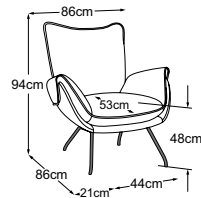

**Eden armchair
(with 4-foot-frame)**
Item number: D136100