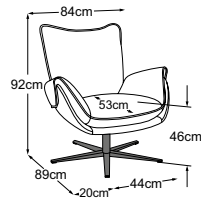

**Eden armchair
(with cross foot)**
Item number: D136100