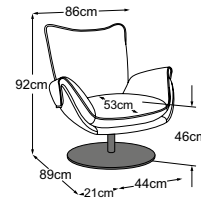

**Eden armchair
(with plate foot)**
Item number: D136100