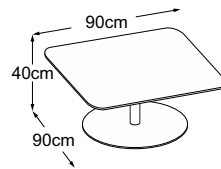

CENTER LEG

Formats

Available leg heights and tabletop sizes

With the Center Leg, you can choose between 3 different leg heights and 5 different tabletop sizes:

Foot	Height	Available tabletop sizes (in cm)
	29 cm	90x90 Ø60
	40 cm	90x90 Ø60
	53 cm	40x40 46x32 Ø60 Ø40

CENTER LEG

Type plan

Center Leg 40
(Table top: Vetro Bianco)
Item number: DCL4VB1

Center Leg 40
(Table top: Vetro Nero)
Item number: DCL4VN1

Center Leg 40
(Table top: Vetro Marrone)
Item number: DCL4VM1

Center Leg 40 (Table top: Struttura Grigio Chiaro)
Item number: DCL4SC1