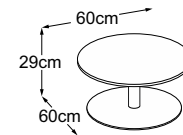

Center Leg 29
(Table top: Struttura Verde)
Item number: DCL2SV4