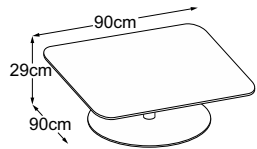

CENTER LEG

Type plan

Center Leg 29
(Table top: Vetro Bianco)
Item number: DCL2VB1