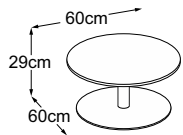

Center Leg 29
(Table top: Vetro Bianco)
Item number: DCL2VB4