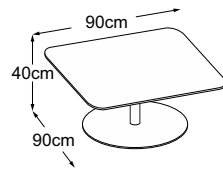

Center Leg 40
(Table top: Vetro Nero)
Item number: DCL4VN1