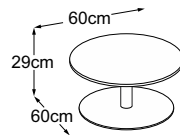

Center Leg 29
(Table top: Vetro Marrone)
Item number: DCL2VM4