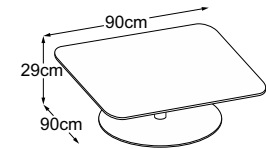

CENTER LEG

Formats

Available leg heights and tabletop sizes

With the Center Leg, you can choose between 3 different leg heights and 5 different tabletop sizes:

Foot	Height	Available tabletop sizes (in cm)
	29 cm	90x90 Ø60
	40 cm	90x90 Ø60
	53 cm	40x40 46x32 Ø60 Ø40

CENTER LEG

Type plan

Center Leg 29
(Table top: Vetro Bianco)
Item number: DCL2VB1

Center Leg 29
(Table top: Vetro Nero)
Item number: DCL2VN1

Center Leg 29
(Table top: Vetro Marrone)
Item number: DCL2VM1

Center Leg 29 (Table top: Struttura Grigio Chiaro)
Item number: DCL2SC1