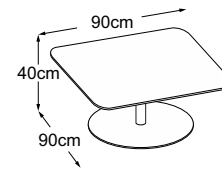

CENTER LEG

Formats

Available leg heights and tabletop sizes

With the Center Leg, you can choose between 3 different leg heights and 5 different tabletop sizes:

Foot	Height	Available tabletop sizes (in cm)
	29 cm	90x90 Ø60
	40 cm	90x90 Ø60
	53 cm	40x40 46x32 Ø60 Ø40

CENTER LEG

Type plan

Center Leg 40
(Table top: Vetro Bianco)
Item number: DCL4VB1

Center Leg 40
(Table top: Vetro Nero)
Item number: DCL4VN1

Center Leg 40
(Table top: Vetro Marrone)
Item number: DCL4VM1

Center Leg 40 (Table top: Struttura Grigio Chiaro)
Item number: DCL4SC1