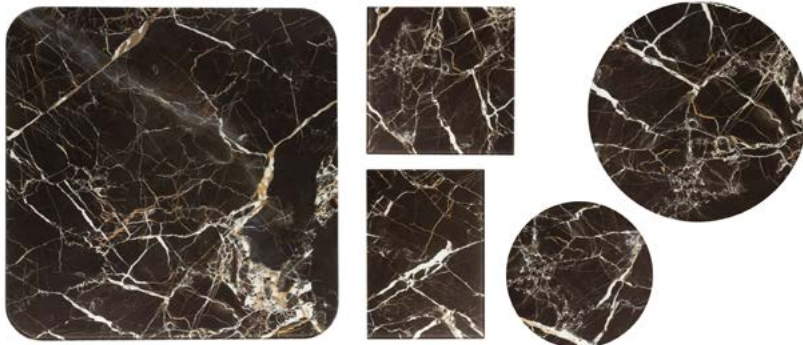

CENTER LEG

Formats

Available leg heights and tabletop sizes

With the Center Leg, you can choose between 3 different leg heights and 5 different tabletop sizes:

Foot	Height	Available tabletop sizes (in cm)
	29 cm	90x90 Ø60
	40 cm	90x90 Ø60
	53 cm	40x40 46x32 Ø60 Ø40