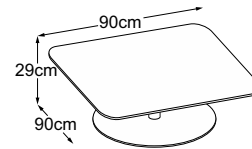

CENTER LEG

Formats

Available leg heights and tabletop sizes

With the Center Leg, you can choose between 3 different leg heights and 5 different tabletop sizes:

Foot	Height	Available tabletop sizes (in cm)
	29 cm	90x90 Ø60
	40 cm	90x90 Ø60
	53 cm	40x40 46x32 Ø60 Ø40

CENTER LEG

Type plan

Center Leg 29
(Table top: Vetro Bianco)
Item number: DCL2VB1

Center Leg 29
(Table top: Vetro Nero)
Item number: DCL2VN1

Center Leg 29
(Table top: Vetro Marrone)
Item number: DCL2VM1

Center Leg 29 (Table top: Struttura Grigio Chiaro)
Item number: DCL2SC1