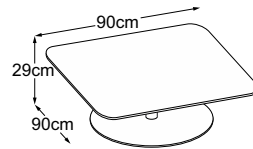

CENTER LEG

Formats

Available leg heights and tabletop sizes

With the Center Leg, you can choose between 3 different leg heights and 5 different tabletop sizes:

Foot	Height	Available tabletop sizes (in cm)
	29 cm	90x90 Ø60
	40 cm	90x90 Ø60
	53 cm	40x40 46x32 Ø60 Ø40

CENTER LEG

Type plan

Center Leg 29
(Table top: Vetro Bianco)
Item number: DCL2VB1

Center Leg 29
(Table top: Vetro Nero)
Item number: DCL2VN1

Center Leg 29
(Table top: Vetro Marrone)
Item number: DCL2VM1

Center Leg 29 (Table top: Struttura Grigio Chiaro)
Item number: DCL2SC1