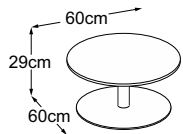

Center Leg 29 (Table top: Struttura Grigio Antracite)
Item number: DCL2SA4