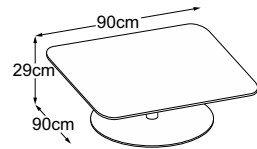

Center Leg 29
(Table top: Vetro Nero)
Item number: DCL2VN1