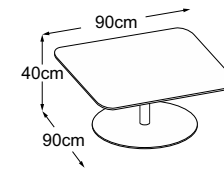

CENTER LEG

Formats

Available leg heights and tabletop sizes

With the Center Leg, you can choose between 3 different leg heights and 5 different tabletop sizes:

Foot	Height	Available tabletop sizes (in cm)
	29 cm	90x90 Ø60
	40 cm	90x90 Ø60
	53 cm	40x40 46x32 Ø60 Ø40

CENTER LEG

Type plan

Center Leg 40
(Table top: Vetro Bianco)
Item number: DCL4VB1

Center Leg 40
(Table top: Vetro Nero)
Item number: DCL4VN1

Center Leg 40
(Table top: Vetro Marrone)
Item number: DCL4VM1

Center Leg 40 (Table top: Struttura Grigio Chiaro)
Item number: DCL4SC1