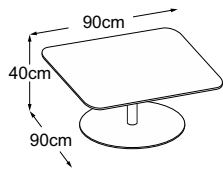

CENTER LEG

Type plan

Center Leg 40
(Table top: Vetro Bianco)
Item number: DCL4VB1