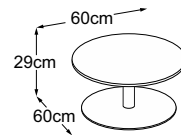

CENTER LEG

Formats

Available leg heights and tabletop sizes

With the Center Leg, you can choose between 3 different leg heights and 5 different tabletop sizes:

Foot	Height	Available tabletop sizes (in cm)
	29 cm	90x90 Ø60
	40 cm	90x90 Ø60
	53 cm	40x40 46x32 Ø60 Ø40

Center Leg 29
(Table top: Struttura Verde)
Item number: DCL2SV1

Center Leg 29
(Table top: Vetro Bianco)
Item number: DCL2VB4

Center Leg 29
(Table top: Vetro Nero)
Item number: DCL2VN4

Center Leg 29
(Table top: Vetro Marrone)
Item number: DCL2VM4