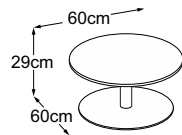

Center Leg 29
(Table top: Vetro Nero)
Item number: DCL2VN4